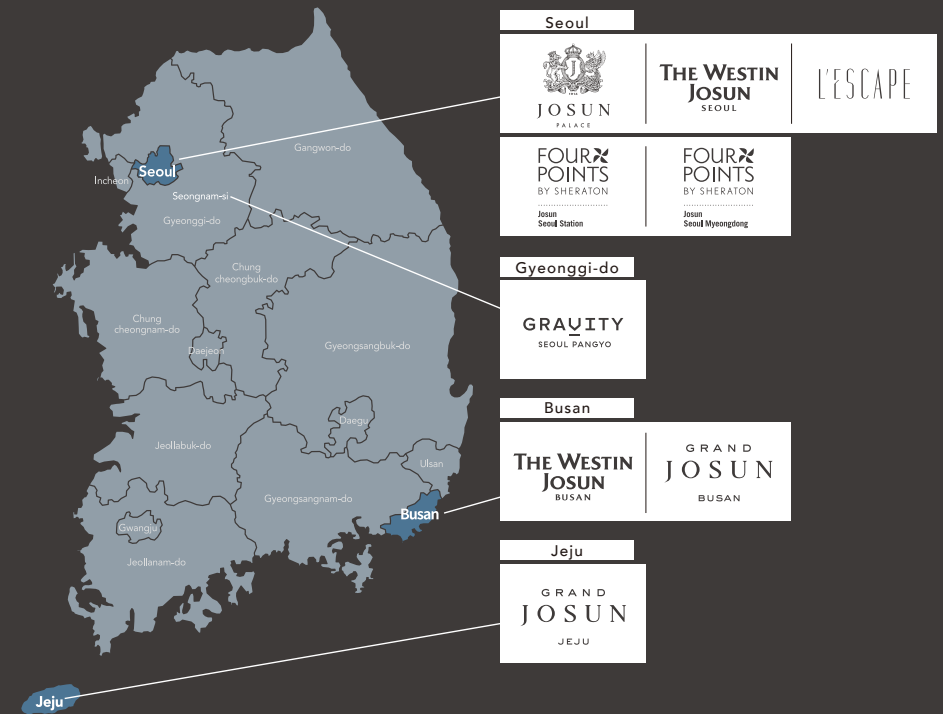

JOSUN
HOTELS &
RESORTS

JOSUN HOTELS & RESORTS BRAND PORTFOLIO

	TIMELESS		DISTINCTIVE
LUXURY			
PREMIUM	GRAND JOSUN	THE WESTIN JOSUN	L'ESCAPE
ENTRY PREMIUM			GRAVITY
ESSENTIAL		FOUR POINTS BY SHERATON	

JOSUN HOTELS & RESORTS MAP

A photograph of the Grand Josun Hotel building at dusk. The building is a modern, multi-story structure with a glass facade and a prominent corner. The name 'GRAND JOSUN' is illuminated in large, white, serif letters across the upper part of the building. Below it, 'BUSAN' is written in a smaller, white, sans-serif font. The sky is a deep blue, and the building's windows are lit from within, creating a warm glow.